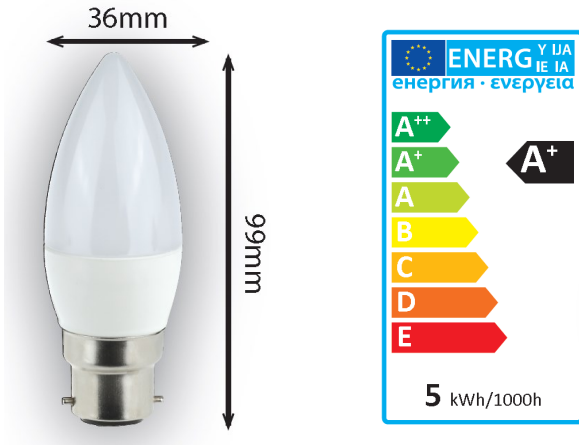

LED CANDLES

Candle, 5w, 480lm, B22, 2700k, Opal, Non dimmable

AFFCAN102

AFF-CAN-480LM-5W-B22-OPAL

PRODUCT FEATURES

- True warm white 2700k colour
- Integrated heat sink for excellent heat efficiency
- Retrofit lamp for easy installation
- Up to 85% energy saving over Halogen lamps
- High quality chip and driver for long life expectancy

Product SKU	AFFCAN102
Wattage	5w
Voltage	220-240v
CAP	B22
Cover	Opal
Lumens (lm)	480lm
Colour Temperature (k)	2700k
Equivalent Wattage	40w
Life Time	25,000 hours
Switching Cycles	15,000 hours
Energy Rating	A+
Dimmable?	Non dimmable

Beam Angle	150°
PF	>0.5
CRI (Ra)	80
Protection Class	IP20
Body Material	Aluminium & Plastic
Operational temperature	-20° - +40° C
Product Dimensions (LxD)	36 x 99mm
Product weight	34g
Inner Carton Quantity	10 units
Outer Carton Quantity	100 units
Minimum Order Quantity	10 units
Warranty	3 years