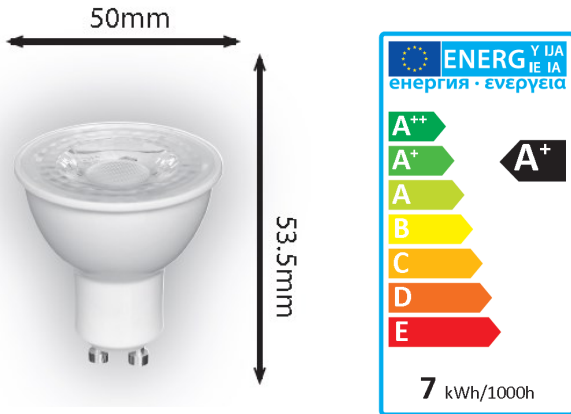

LED SPOTLIGHTS

GU10, 7w, 550lm, 4000k, Non dimmable

AFFGU10302

AFF-GU10-550LM-7W-4000K

PRODUCT FEATURES

- Cool white 4000k colour
- Integrated heat sink for excellent heat efficiency
- Retrofit lamp for easy installation
- Up to 85% energy saving over Halogen lamps
- High quality chip and driver for long life expectancy

Product SKU	AFFGU10302
Wattage	7w
Voltage	220-240v
CAP	GU10
Cover	Clear
Lumens (lm)	550lm
Colour Temperature (k)	4000k
Equivalent Wattage	75w
Life Time	25,000 hours
Switching Cycles	15,000 hours
Energy Rating	A+
Dimmable?	Non dimmable

Beam Angle	35°
PF	>0.5
CRI (Ra)	80
Protection Class	IP20
Body Material	Aluminium & Plastic
Operational temperature	-20° - +40° C
Product Dimensions (LxD)	50 x 53.5mm
Product weight	43g
Inner Carton Quantity	10 units
Outer Carton Quantity	100 units
Minimum Order Quantity	10 units
Warranty	3 years